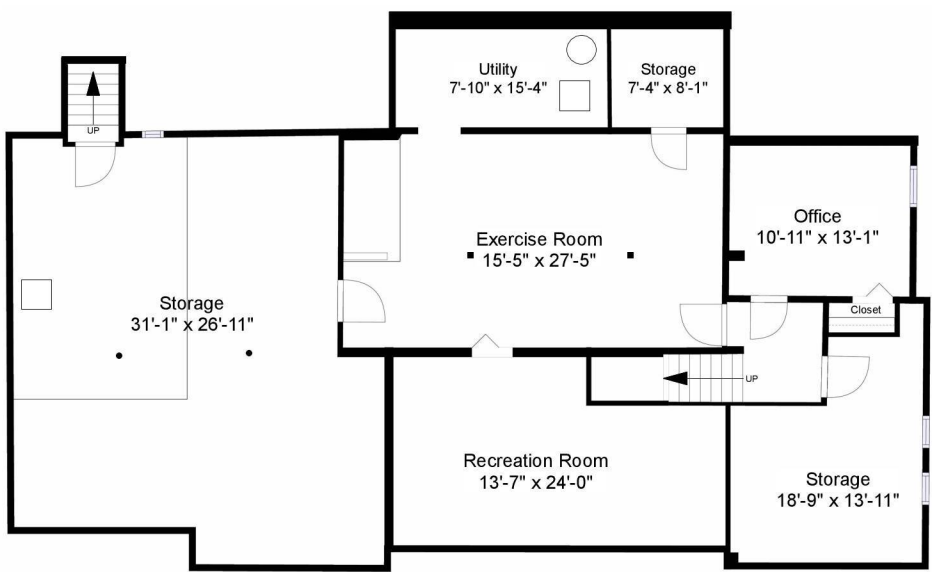

Second Floor Plan  
Ceiling Height = 7'-11"

Lower Level Plan  
Ceiling Height = 7'-3"

11 Green Hill Way  
Warwick, RI 02818

2

Completed: October 2019  
 Note: Dimensions are not guaranteed and are provided for informational purposes only. Individual room dimensions are not used to calculate overall square footage.